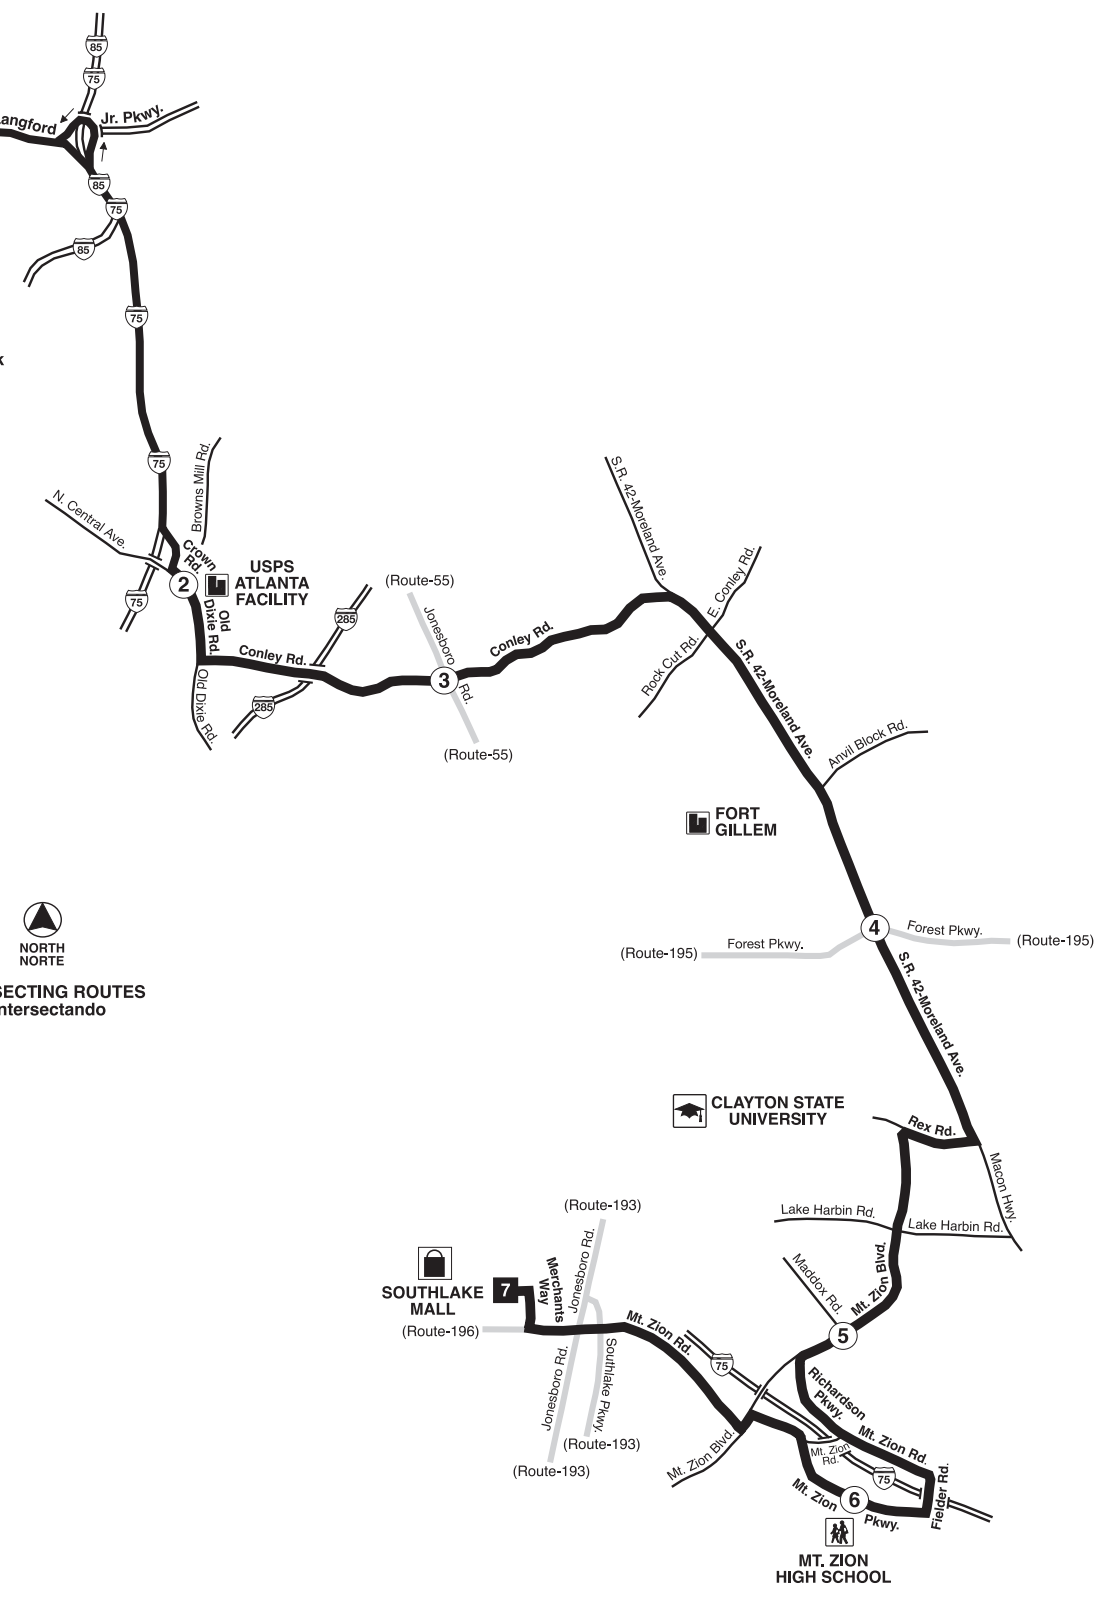

NORTH
NORTE

INTERSECTING ROUTES
Rutas Intersectando